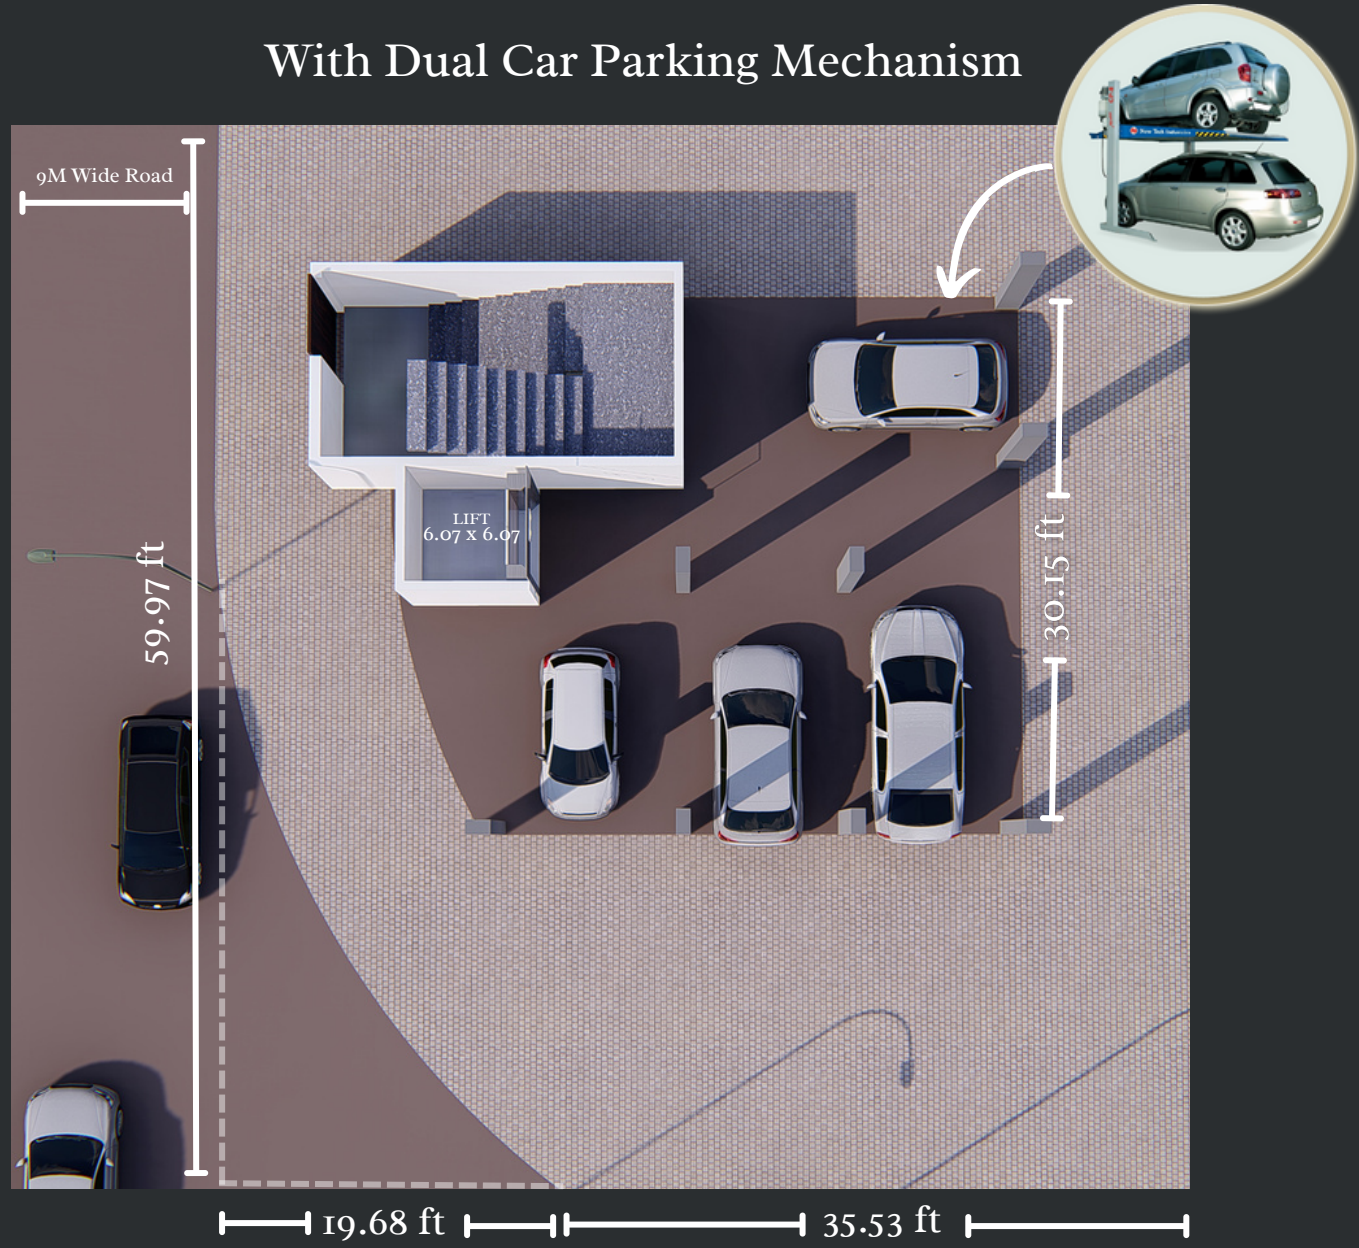

BOOK YOUR FLOOR NOW!

Get ready for your new Business Address

With Dual Car Parking Mechanism

GROUND FLOOR PLAN

AREA TABLE

FLOOR	SBU (Sq ft)	CARPET AREA
1st-5th	1735.54	73.14%

LOCATION MAP

19.68 ft

35.43 ft

TYPICAL FLOOR PLAN
(1st, 2nd, 3rd, 4th & 5th Floor)

Site Address

Plot No. 5 & 6, Suryawanshi
Layout, Besides Wox Cooler,
Koradi Road, Nagpur-30

Contact Us

Flat 401-402, Shri Manomay
Complex, Arya Nagar, Koradi Road,
Nagpur-30