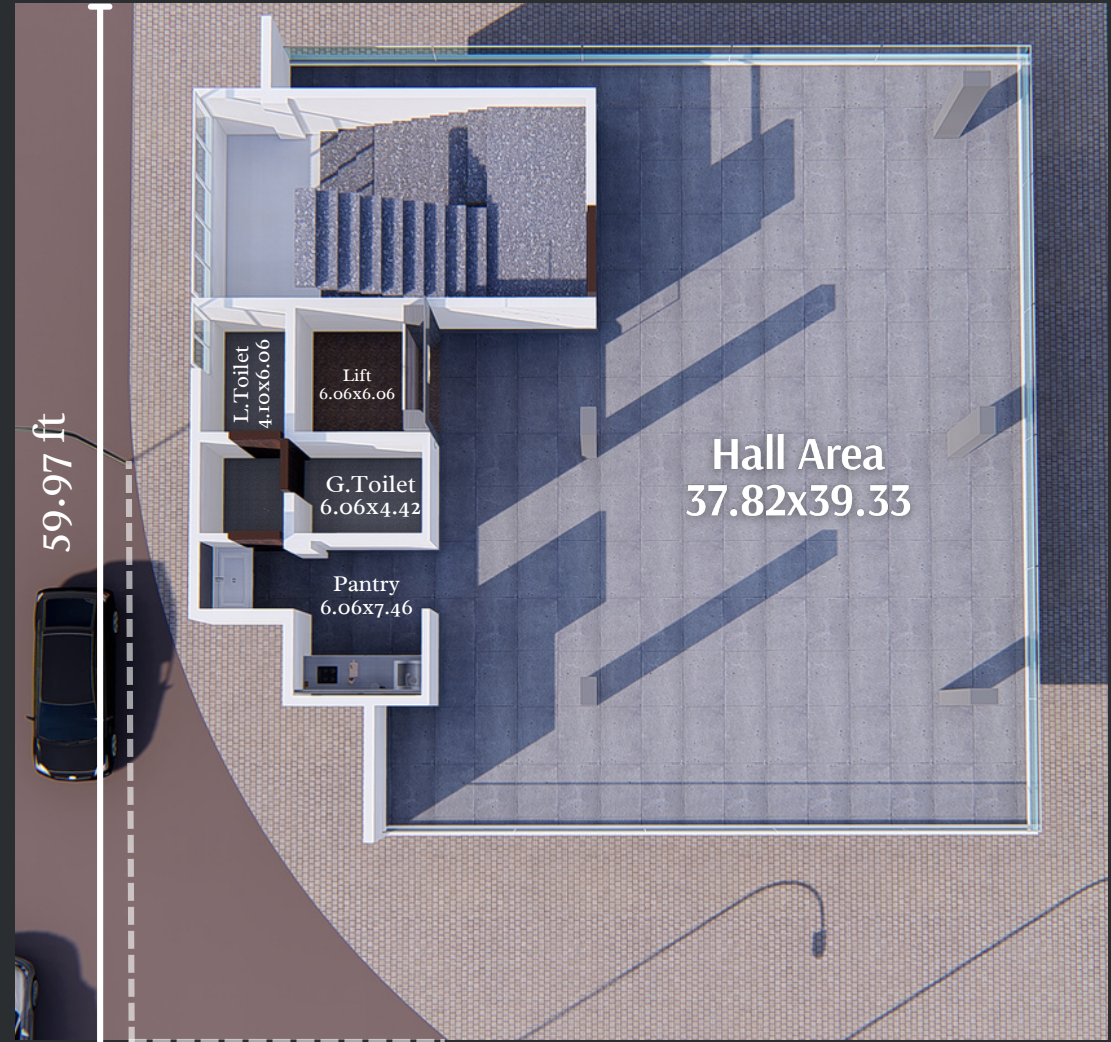

BOOK YOUR FLOOR NOW!

Get ready for your new Business Address

With Dual Car Parking Mechanism

GROUND FLOOR PLAN

AREA TABLE

FLOOR	SBU (Sq ft)	CARPET AREA
1st-5th	1735.54	73.14%

LOCATION MAP

19.68 ft

35.43 ft

TYPICAL FLOOR PLAN
(1st, 2nd, 3rd, 4th & 5th Floor)

Site Address

Plot No. 5 & 6, Suryawanshi
Layout, Besides Wox Cooler,
Koradi Road, Nagpur-30

Contact Us

Flat 401-402, Shri Manomay
Complex, Arya Nagar, Koradi Road,
Nagpur-30