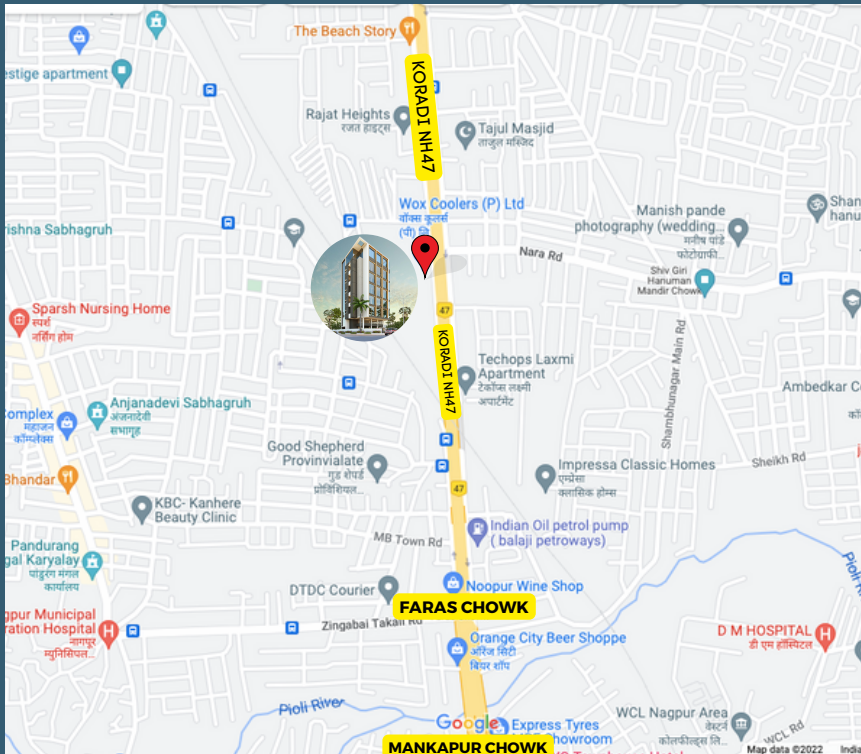

AREA TABLE

FLOOR	SBU (Sq ft)	CARPET AREA
1st-5th	1735.54	73.14%

LOCATION MAP

19.68 ft

35.43 ft